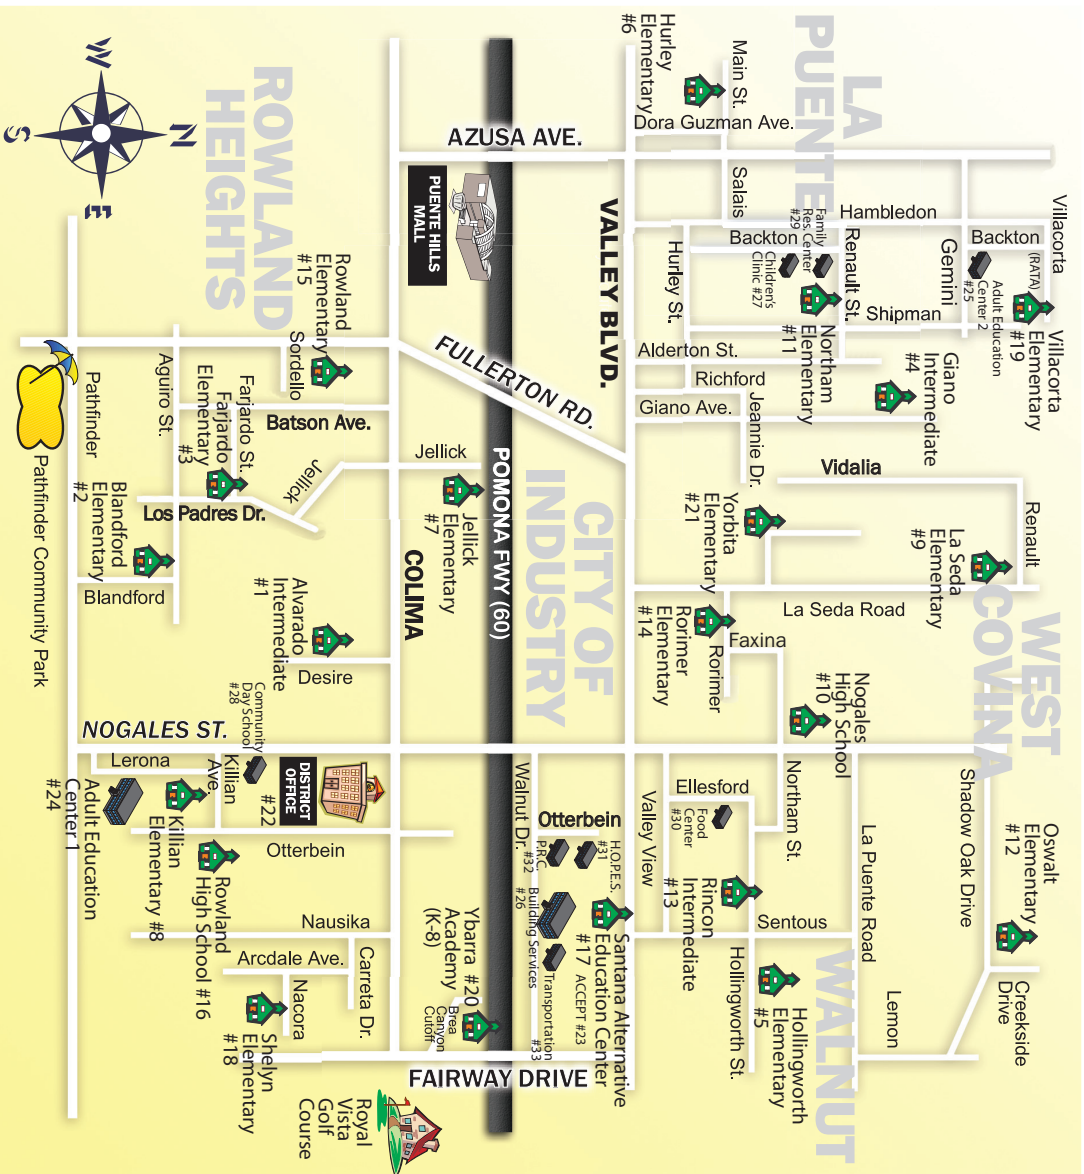

Other Sites

23	ACCEPT	1006 Otterbein Ave., Rowland Hts. 91748	913-0376
24	Adult Education Ctr 1	2100 S. Lerona, Rowland Hts. 91748	965-5975
25	Adult Education Ctr 2	Corner of Backton & Gemini, La Puente 91744	965-5975
26	Building Services	1018 Otterbein Ave., Rowland Hts. 91748	912-0665
27	Children's Clinic	17800 E. Renault St., La Puente 91744	964-4798
28	Comm. Day School	1928 S. Nogales St., Rowland Hts. 91748	935-8210
29	Family Res. Center	17800 E. Renault St., La Puente 91744	854-2228
30	Food Services	4032 Ellesford, W. Covina 91792	965-2566
31	H.O.P.E.S.	1006 Otterbein Ave., Rowland Hts. 91748	912-3066
32	Prof. Resource Center	1020 Otterbein Ave., Rowland Hts. 91748	965-5063
33	Transportation	1010 Otterbein Ave., Rowland Hts. 91748	965-5719
22	District Office	1830 S. Nogales St., Rowland Hts. 91748	965-2541